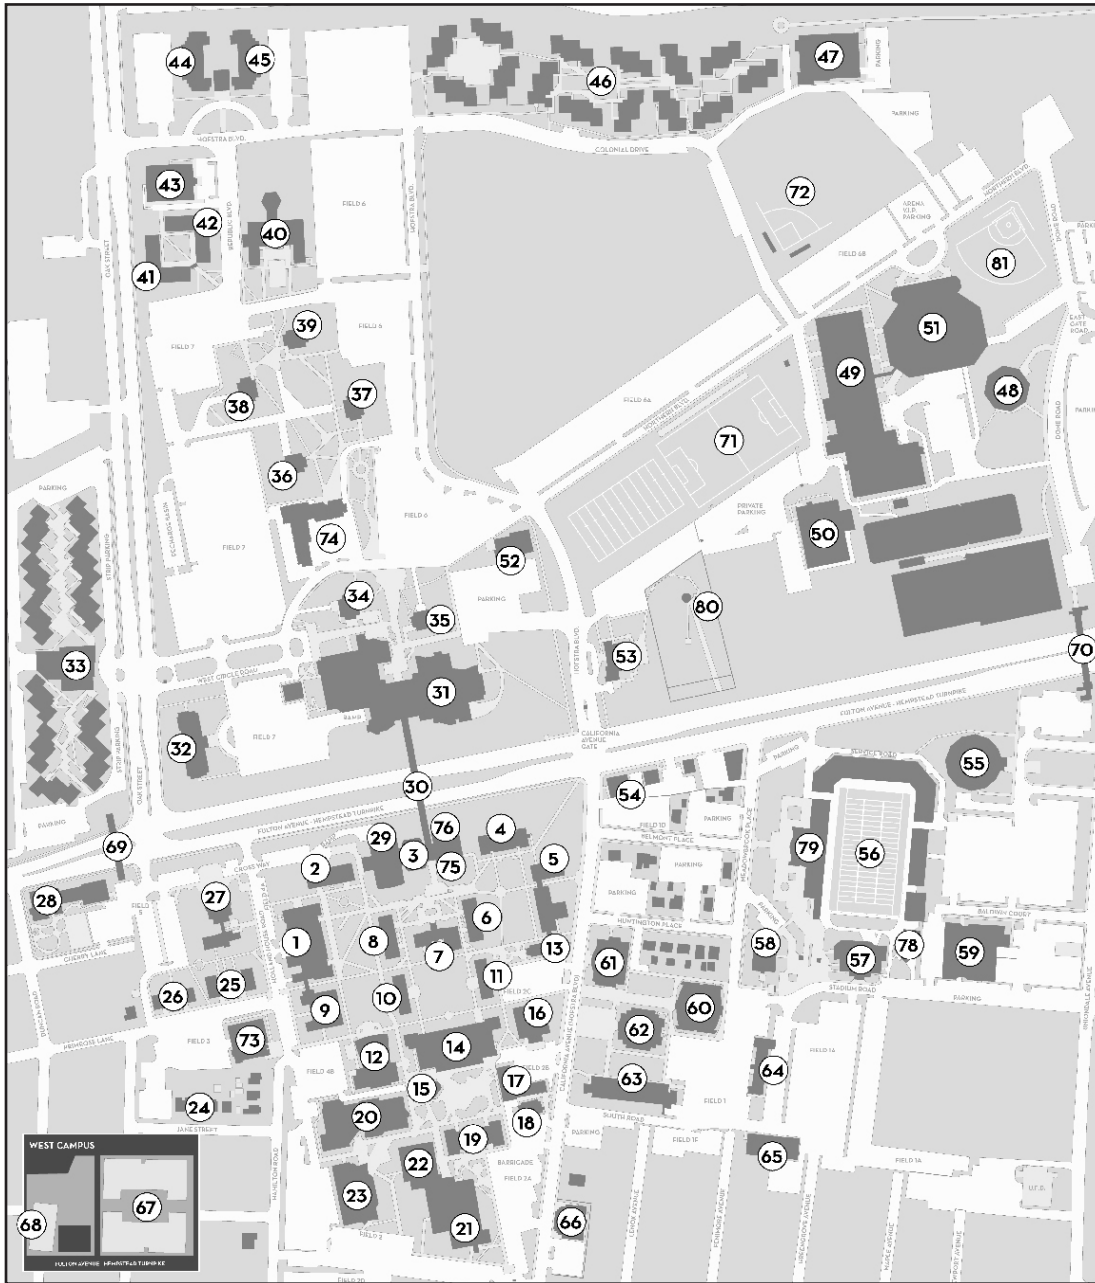

HOFSTRA UNIVERSITY. CAMPUS MAP

MAP LEGEND

Adams Hall.....	25
Adams Playhouse.....	12
Admission Center/ Bernon Hall.....	27
Alumni House.....	58
Axinn Hall (Law).....	66
Axinn Library.....	3
Barnard Hall.....	10
Bird Sanctuary.....	80
Breslin Hall.....	23
Brower Hall.....	11
Butler Annex.....	65
Cafe on the Quad.....	15
Calkins Hall.....	14
Career Center/Lowe Hall.....	64
Chemistry/Physics Building.....	61
C.V. Starr Hall.....	60
Davison Hall.....	8
Deane Law Library.....	22
Deli, Hofstra.....	18
Dempster Hall.....	20
East Pedestrian Bridge.....	70
Gittleson Hall.....	63
Guthart Cultural Center Theater.....	75
Hagedorn Hall.....	55
Hammer Lab.....	76
Hauser Hall.....	2
Heger Hall.....	4
Hofstra Dome.....	48
Hofstra Hall.....	7
Hofstra Information Center.....	54
Hofstra USA.....	40
Human Resources Center.....	52
James M Shuart Stadium.....	56
Jane Street House.....	24
Kushner Hall.....	22
Law, School of.....	21
Library Tech Services and Resource Center.....	68
Lowe Hall.....	9
Mack Hall/University Club.....	53
Mack Sports & Exhibition Complex	51
Margiotta Hall.....	57
Mason Hall/Gallon Wing.....	5
McEwen Hall.....	17
Memorial Hall.....	1
Meyer Pavilion.....	78
Monroe Lecture Center.....	62
New Academic Building.....	73
New Athletic Building.....	79
Phillips Hall.....	6
Physical Fitness/Swim Center.....	49
Physical Plant.....	59
Recreation Center.....	47
Republic Hall.....	42
Roosevelt Hall.....	19
Saltzman Community Services Center.....	28
Scott Skodnek Business Development Center.....	3
Soccer Stadium.....	71
Softball Stadium.....	81
Sondra and David S Mack Student Center.....	31
Spiegel Theater.....	13
Unispan.....	30
University College Hall.....	43
University Field.....	72
Weeb Ewbank Hall.....	50
Weed Hall.....	26
Weller Hall.....	16
Wellness Center.....	42
West Library Wing.....	29
West Pedestrian Bridge.....	69